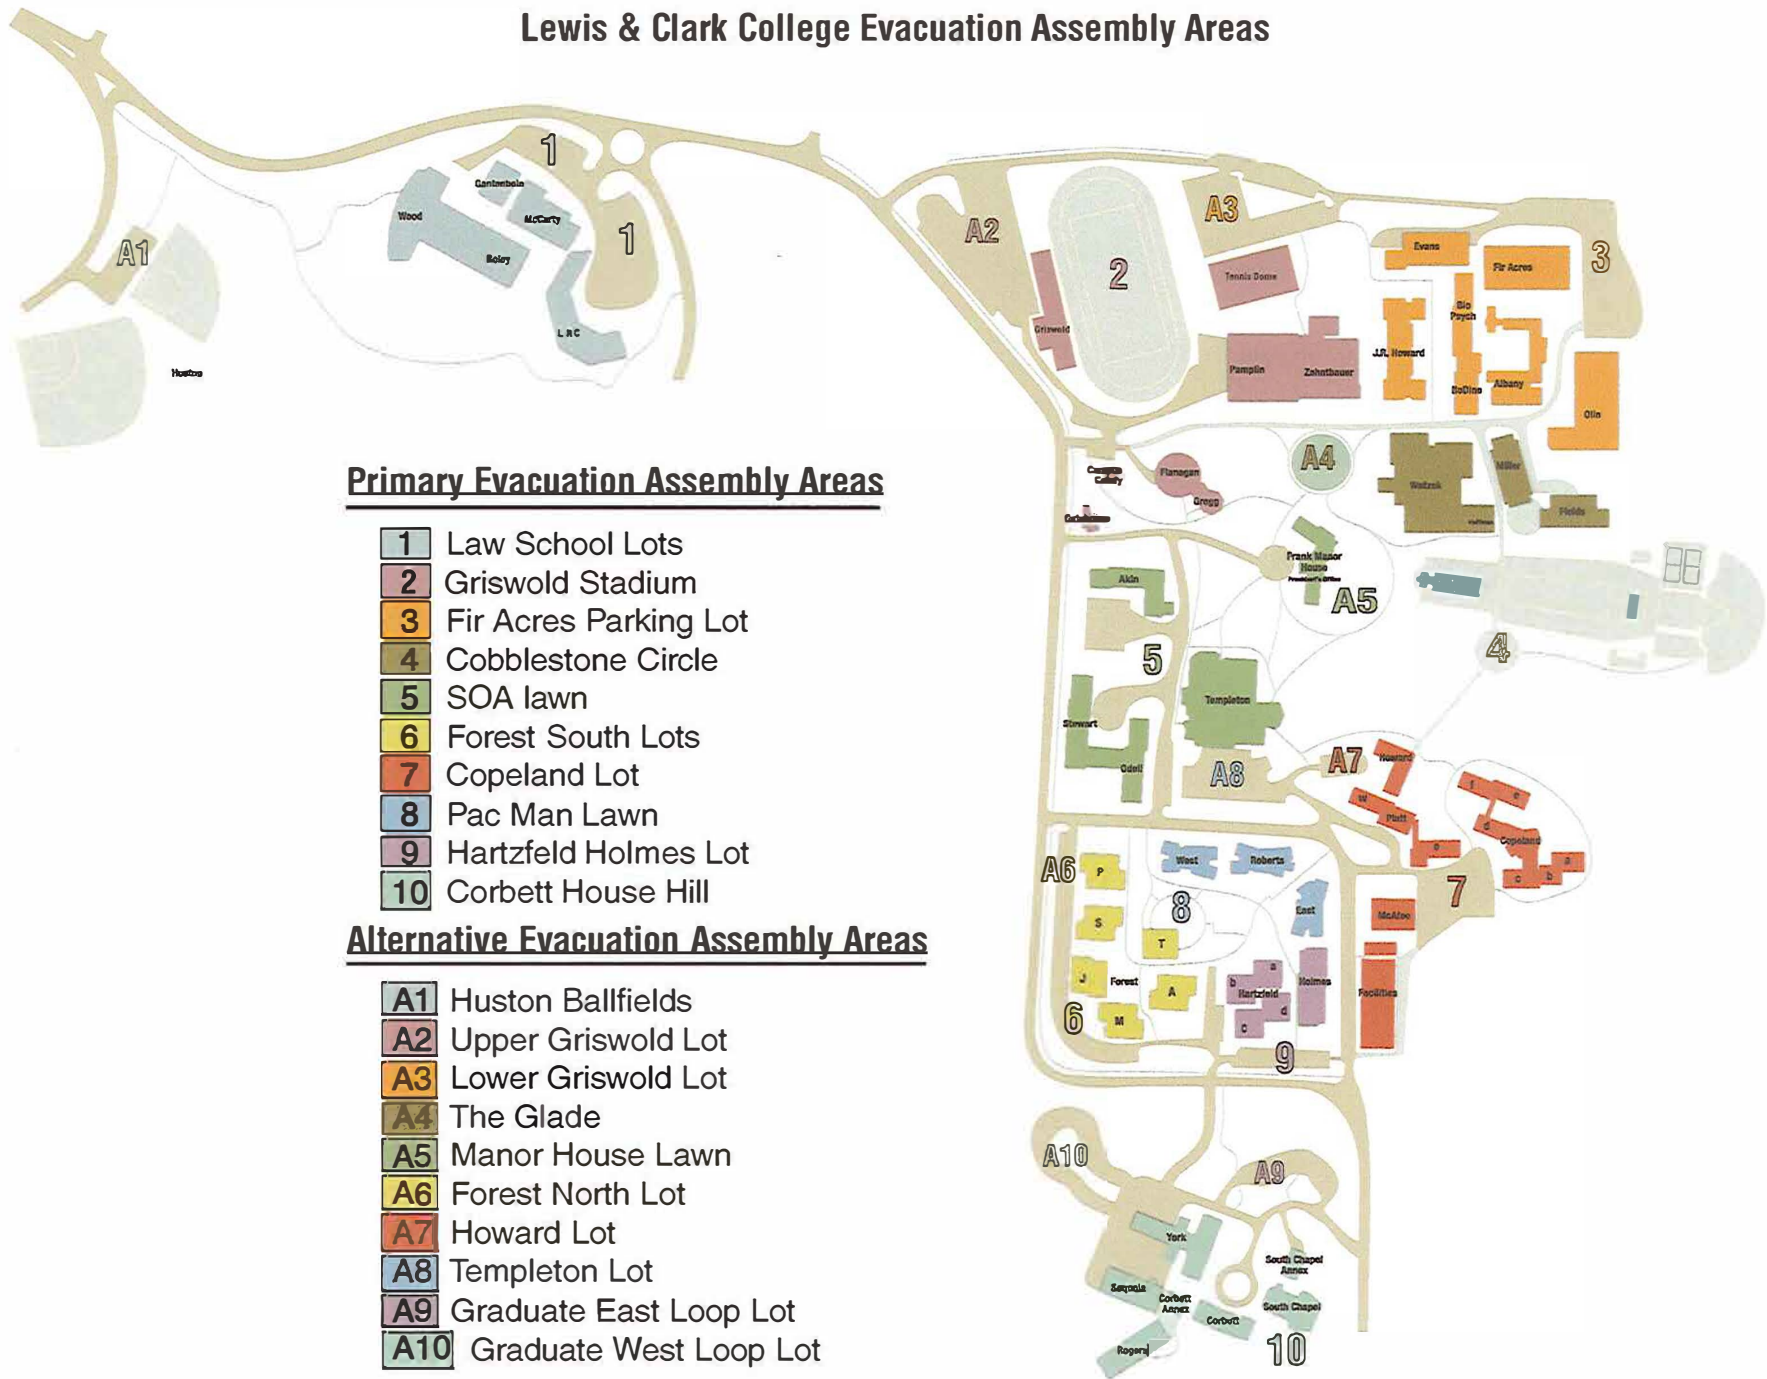

Lewis & Clark College Evacuation Assembly Areas

Primary Evacuation Assembly Areas

- 1 Law School Lots
- 2 Griswold Stadium
- 3 Fir Acres Parking Lot
- 4 Cobblestone Circle
- 5 SOA lawn
- 6 Forest South Lots
- 7 Copeland Lot
- 8 Pac Man Lawn
- 9 Hartzfeld Holmes Lot
- 10 Corbett House Hill

Alternative Evacuation Assembly Areas

- A1 Huston Ballfields
- A2 Upper Griswold Lot
- A3 Lower Griswold Lot
- A4 The Glade
- A5 Manor House Lawn
- A6 Forest North Lot
- A7 Howard Lot
- A8 Templeton Lot
- A9 Graduate East Loop Lot
- A10 Graduate West Loop Lot